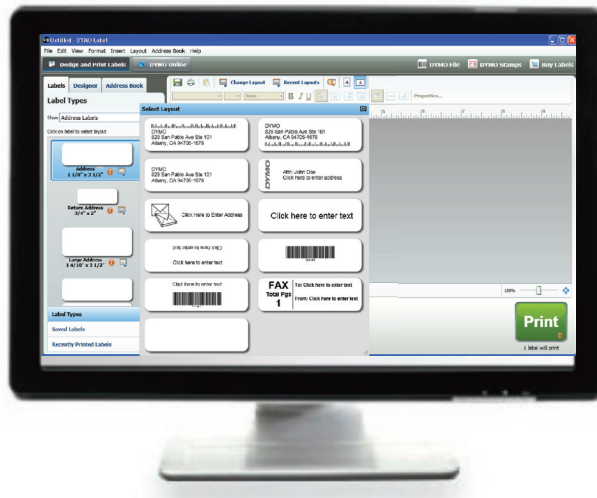

DYMO®

DYMO® LabelWriter® 450 Twin Turbo High-Speed Label and Postage Printer

Label faster. Mail smarter. Look sharp.

LabelWriter® 450 Twin Turbo Features:

- 1 Eliminate the hassle of printing sheet labels through a desktop printer.
- 2 Increase productivity by having two rolls of labels to print at all times— perfect for printing address labels and DYMO Stamps® postage without swapping rolls
- 3 Fast. Prints up to up to 71 labels per minute.*
- 4 Print USPS® approved postage in seconds with DYMO Stamps®. Pay as you go with no monthly fee and no contract commitments.**
- 5 No expensive ink or toner. Ever.
- 6 Sleek, compact design fits in any modern workplace.

Package Includes:

- LabelWriter® 450 Twin Turbo
- Software
- USB Cable
- Cleaning Card
- AC Power Adapter
- User Guide
- Quick Start Guide
- Starter rolls of labels

DYMO® Productivity Software

- 1 **DYMO Label™.** Select from over 60 label layouts, then customize with your company logo or graphics.
- 2 **Multi-application.** Print labels from within Microsoft® Word or Outlook®, Mac® Address Book, QuickBooks® and other programs
- 3 **QuickPrint.** Print a single label fast and easy, whenever you want.
- 4 **DYMO Stamps®.** Print USPS®-approved postage directly from your desktop with no monthly fee.**

* 4-Line address label

** Internet connection required. DYMO Stamps® service provided by Endicia, a licensed USPS® PC Postage™ provider. Account terms are subject to change. For current information visit www.dymo.com/endicia.

*** Internet connection required

**** Windows only; requires scanner with document feeder. Scans up to a maximum of 200 pages per month.

www.dymo.com

The full LabelWriter Line Up.

LabelWriter® 450

Fast, Smart label printing for any budget
Print basic labels for envelopes, packages, files, inventory, barcode and more at speeds up to 51 labels per minute.*