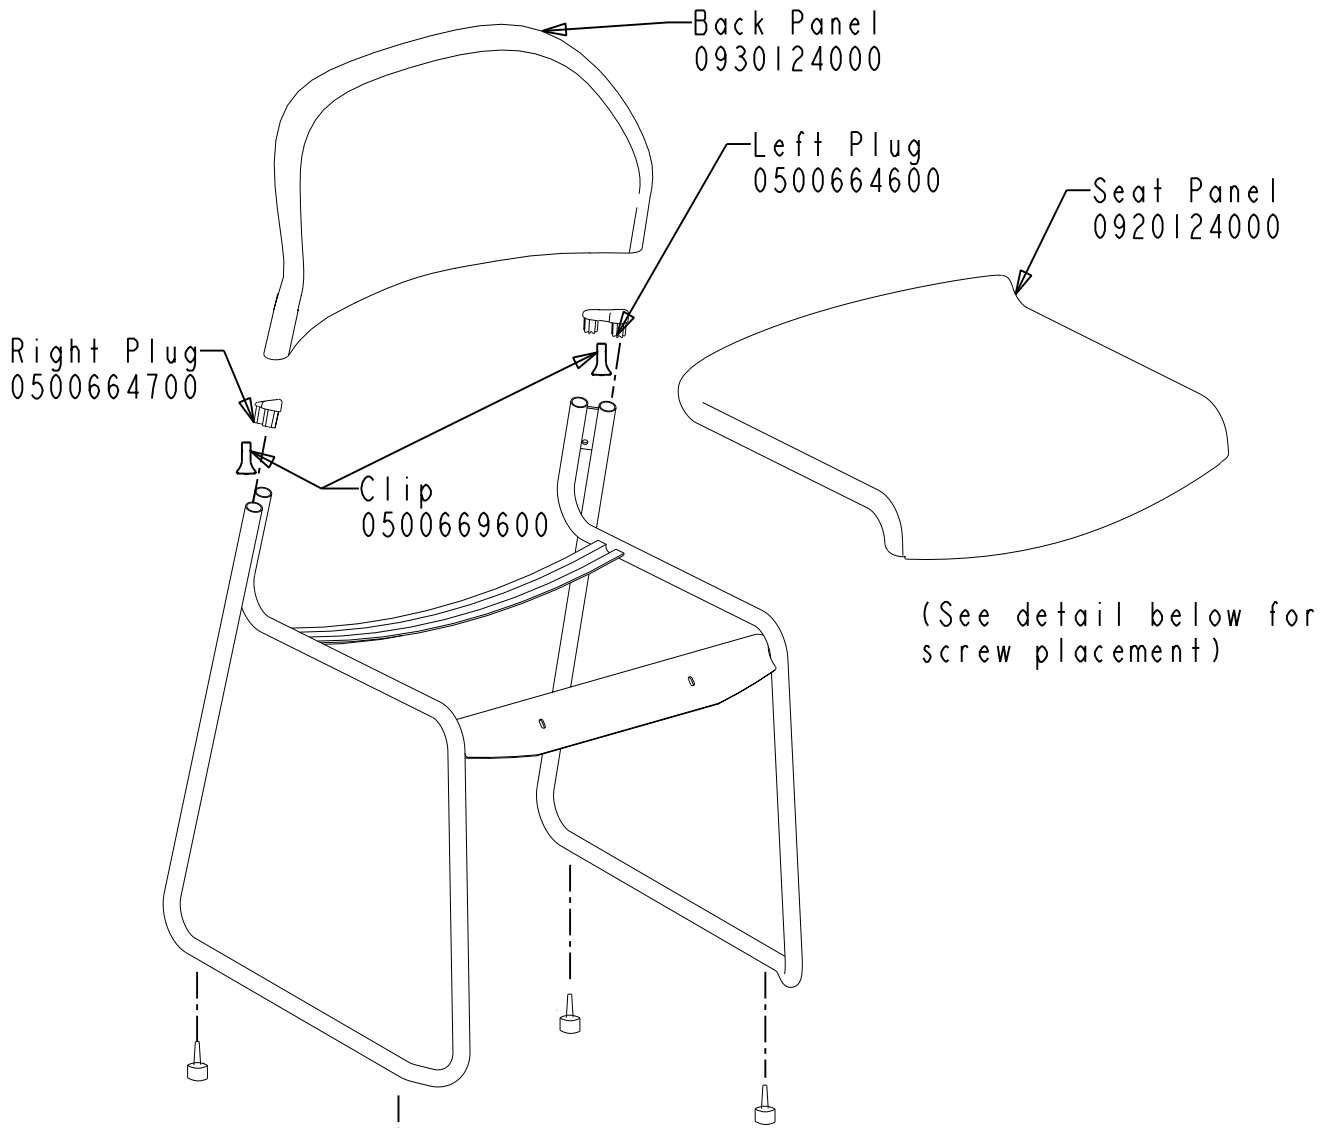

Hang Tag 0420566000

For Back Replacement Kit See 09900099XX

(See detail below for
screw placement)

Glide
0500993800
(4 required)

**Chairs produced before 12/01/00
use replacement glide
0500993600**

Screw
0500982100
(2 required)