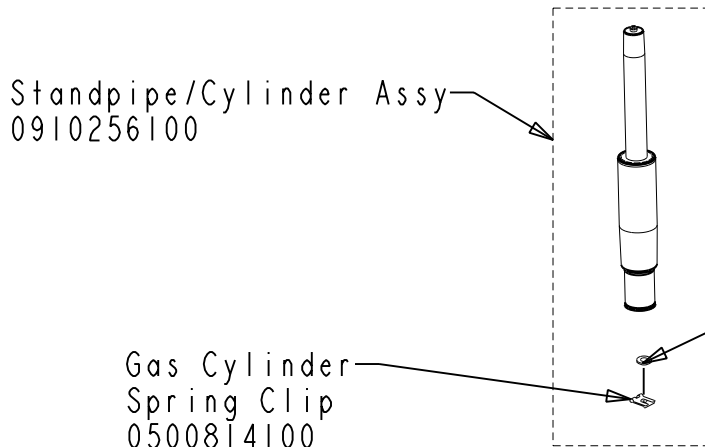

0420560000
Operational
Instruction Sheet

Hang Tag 0420541800

Gas Cylinder Washer
0500813600

Euro Caster
0500814700