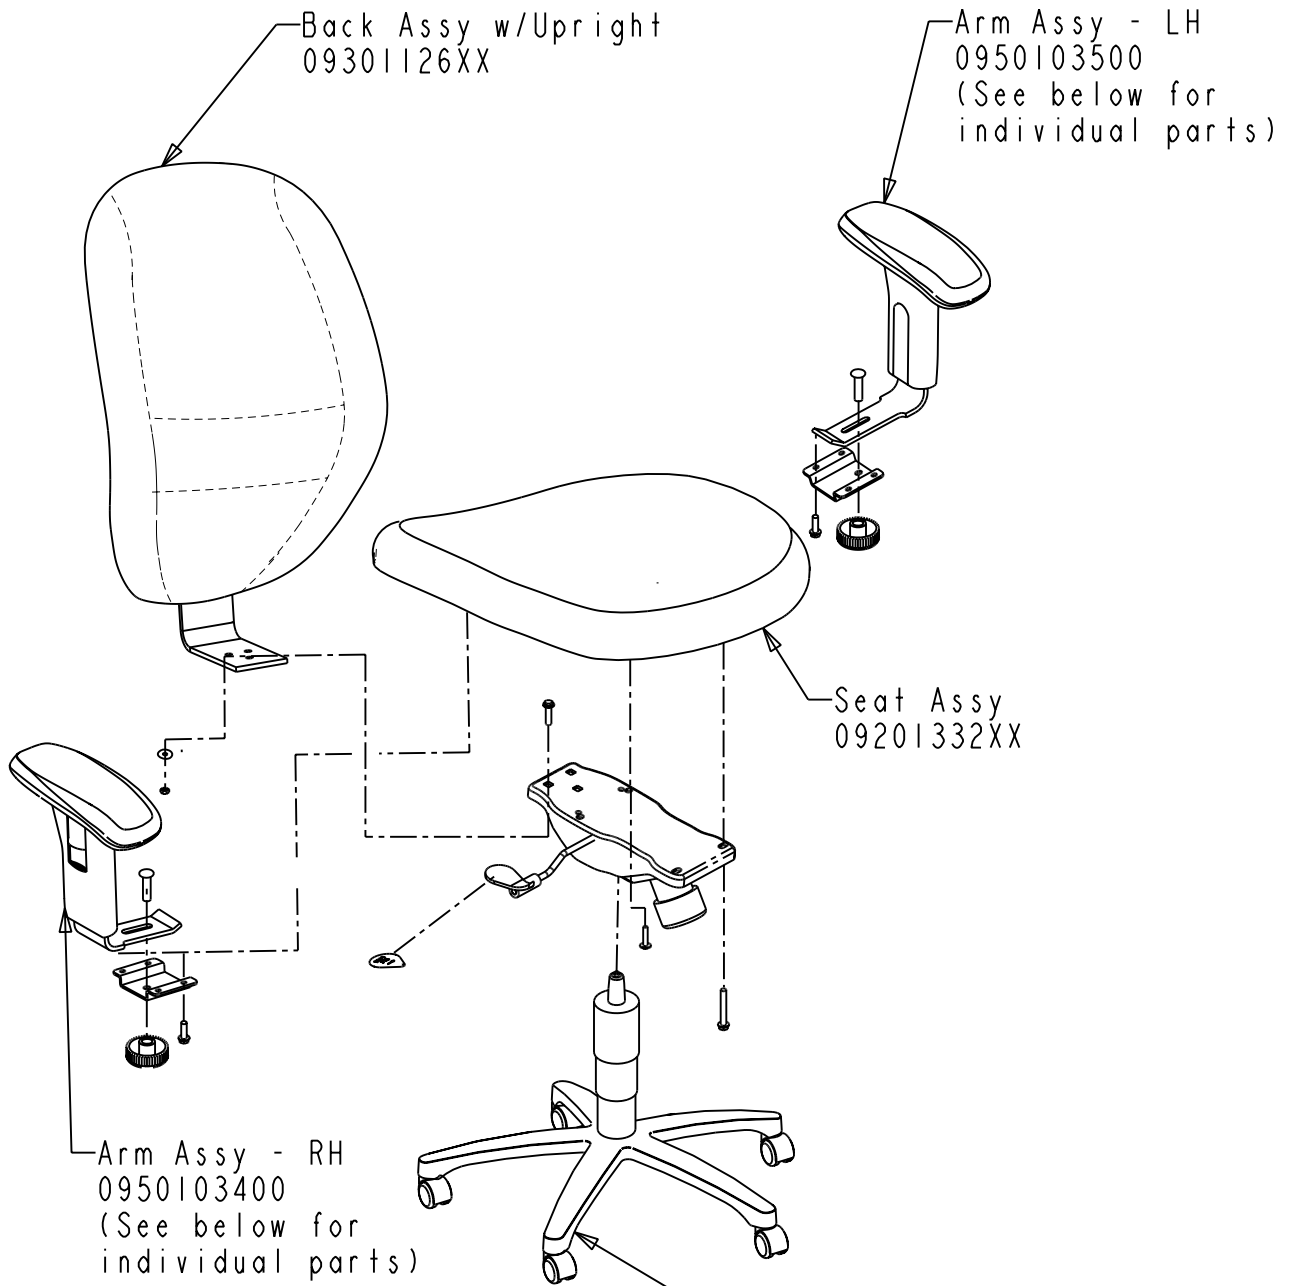

Hang Tag Assy 0460004200

Arm Assys include:
Arm Pad 0950119100
Arm Mech 0950117200
Screws 0500973500 (2 per assy)

Base Assy
0900103500
(For individualized
base parts see
Model 0900103500)

<u>EFFECTIVITY BY PLANT</u>		
<u>PLANT</u>	<u>START DATE</u>	<u>FINISH DATE</u>
GENEVA	03/05/07	00/00/00
JACKSON	00/00/00	00/00/00
MONTERREY	00/00/00	00/00/00
OWENSBORO	00/00/00	00/00/00
SOUTH GATE	00/00/00	00/00/00
WILLIAMSPORT	00/00/00	00/00/00