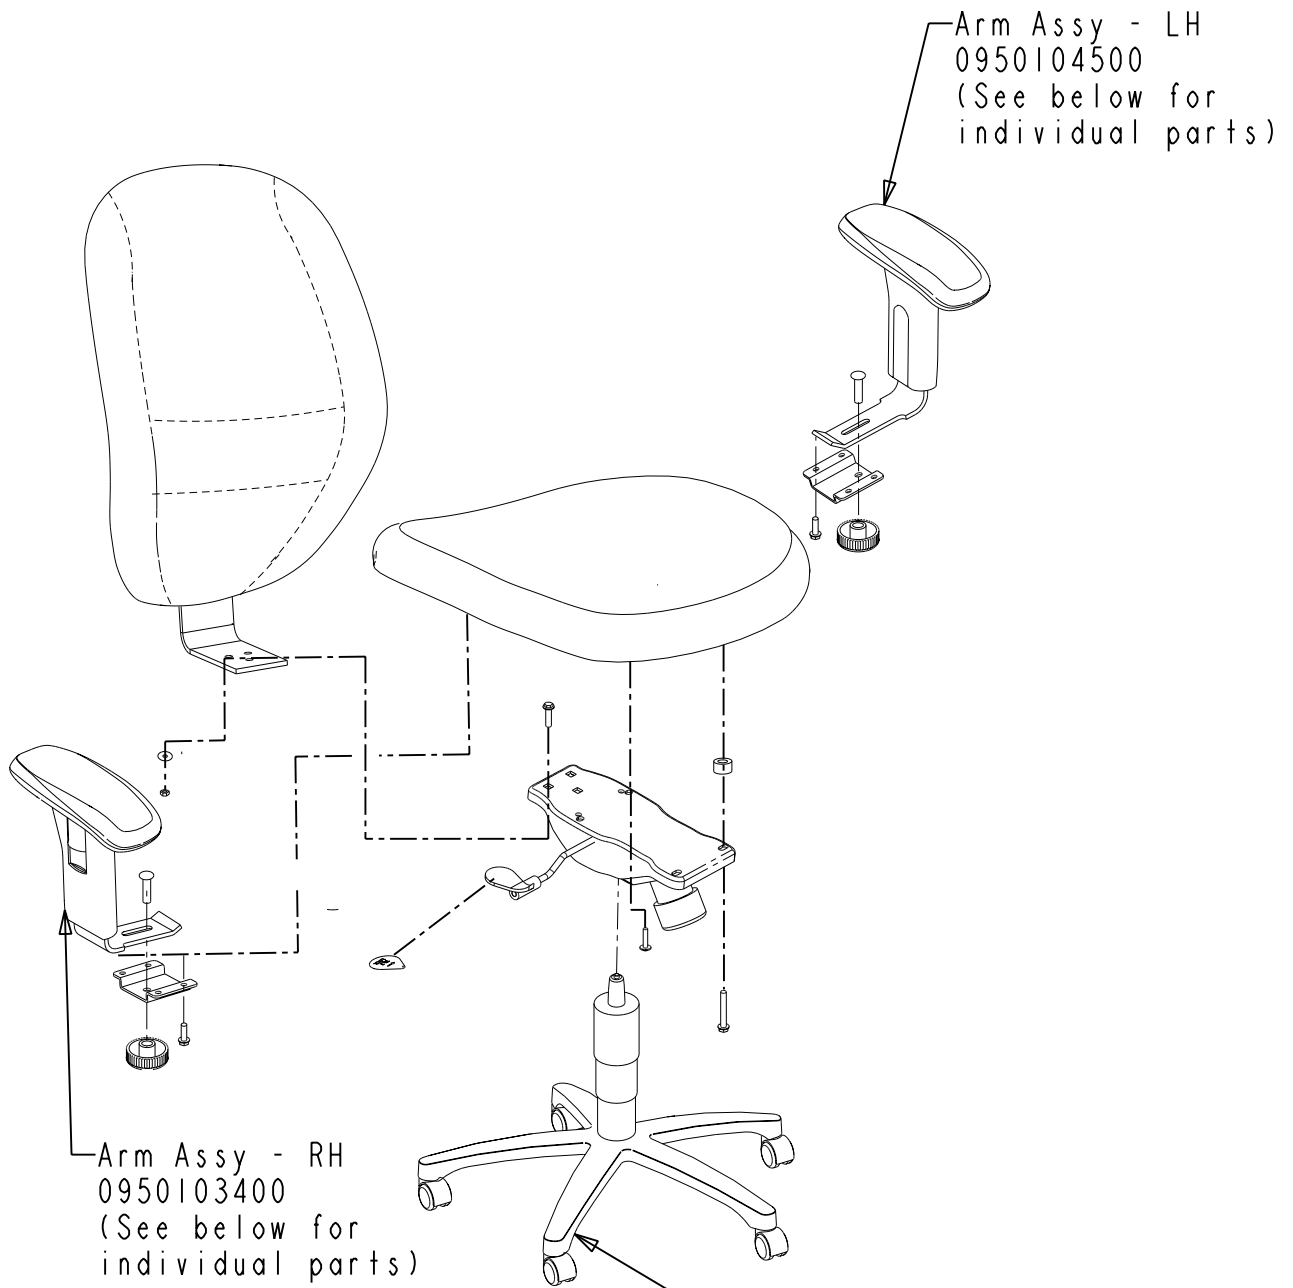

Hang Tag Assy 0460004200

Arm Assys include:  
Arm Pad 0950119100  
Arm Mech 0950117200  
Screws 0500973500 (2 per assy)