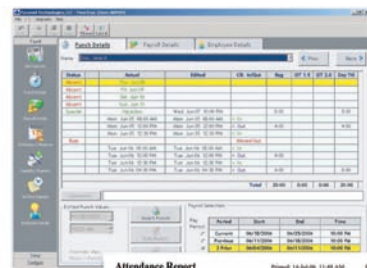

EMPLOYEE PUNCH SCREEN

ATTENDANCE REPORT

TIME CARD REPORT