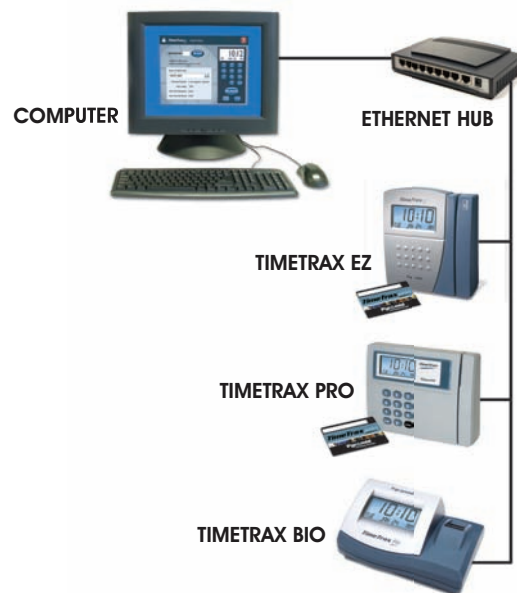

ETHERNET Unlimited number of Pyramid Ethernet terminals regardless of technology

ETHERNET Swipe in and out from any TimeTrax Ethernet Terminal

ETHERNET Ethernet LAN and WAN compatible with multi-time zone functionality

ETHERNET Optional Time Source Synchronization from Pyramid Wireless Master Clock System

ETHERNET Unlike USB, cable length has no impact on communication performance. Not required to be tethered to a PC.

Kit Includes:

EZ terminal, swipe cards, TimeTrax software, power supply, cables, mounting bracket, and instruction manual

Warranty:

1-year manufacturer's limited warranty with free product replacement and 90-days of free software support. Extended service/support and warranties are available through Pyramid.

Specifications:

Weight: 1 lb.   Dimensions: 5.7"H x 5"W x 2"D
Voltage: Standard 115v, 60Hz

System Requirements:

Windows® 2000 SP4, XP, Windows NT®, Windows® Vista™.

For more time keeping solutions for your business, visit Pyramid online at: www.ptitime.com

UNLIMITED TERMINALS REGARDLESS OF TECHNOLOGY